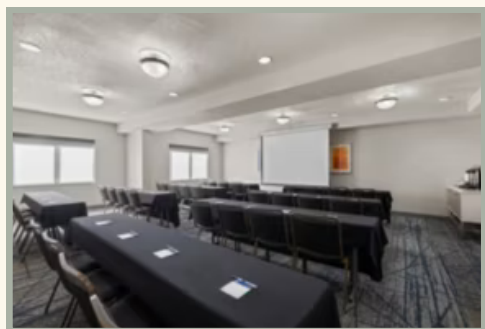

Hotel Meeting Rooms

Rates starting at \$150

- Flexible meeting space for up to 80 people
- Perfect for bridal showers, rehearsal dinners, welcome receptions, farewell brunches
- Local catering & food options available
- Alcohol permitted