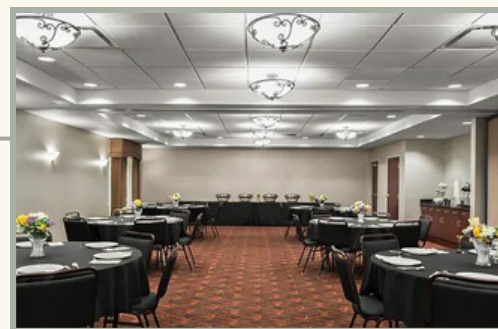

Hotel Meeting Rooms

Rates starting at $150

- Flexible meeting space for up to 80 people
- Perfect for bridal showers, rehearsal dinners, welcome receptions, farewell brunches
- Local catering & food options available
- Alcohol permitted